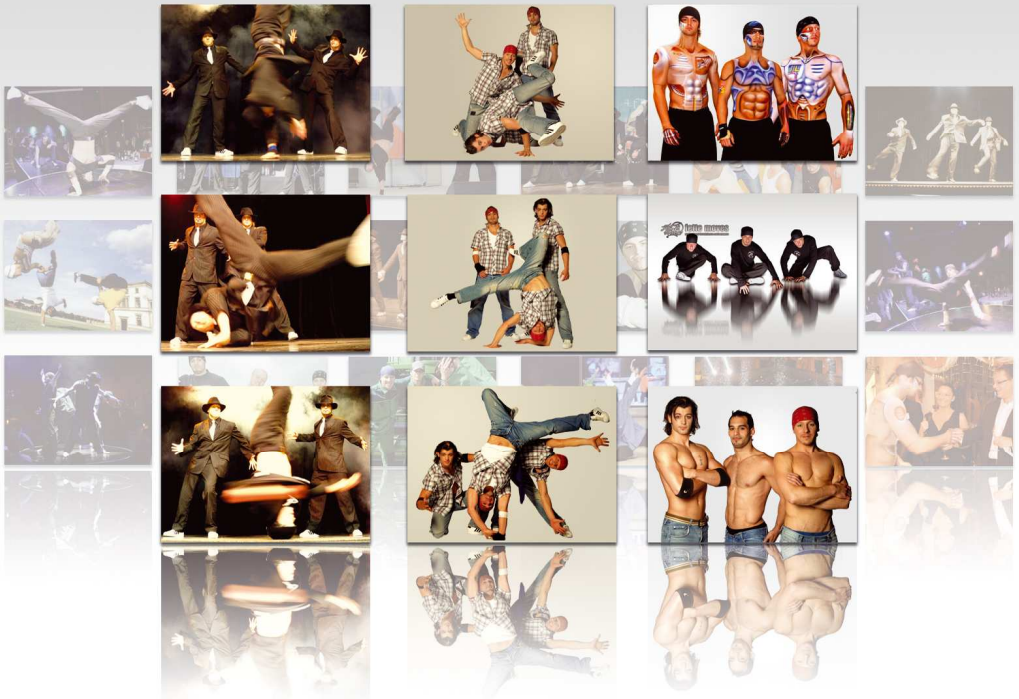

Fette Moves offers not only acrobatic dance performances at the highest level, but also more than ten years stage experience and professionalism. The choreography and performance can be tailored to fit the needs of each client, concept or product - creating a completely unique show.

TOP SECRET

Das ist die preisgekrönte atemberaubende Show im Stil der 30er Jahre, die durch ihr getanztes Motto zu einem einzigartigen Bühnenerlebnis wird.

This is the award-winning breathtaking show in 30s style. By the danced motto will be this show to a unique and spectacular dance experience.

Wild 60s

Ein Beispiel wie individuell **Fette Moves** sind, zeigt der Showact „Wild 60s“. Lassen sie sich mitreißen von den wilden 60ern mit Witz, Charme und jeder Menge Rock'n'Roll.

*One example how individual **Fette Moves** are, offers the show „Wild 60s“. Experience the wild 60s again. With comedy, charm and a lot of rock'n'roll.*

Animation to entertain your guests, with airbrush ornate bodies or even better another idea?

Fette Moves build and combine shows to your wishes. Just get in touch to see what we can do for you.

The image features a light gray gradient background. In the lower half, there are three dark gray silhouettes of men wearing suits and hats, standing side-by-side. The word "Contact" is centered in a bold, black, serif font, with a faint reflection of the text appearing directly below it.